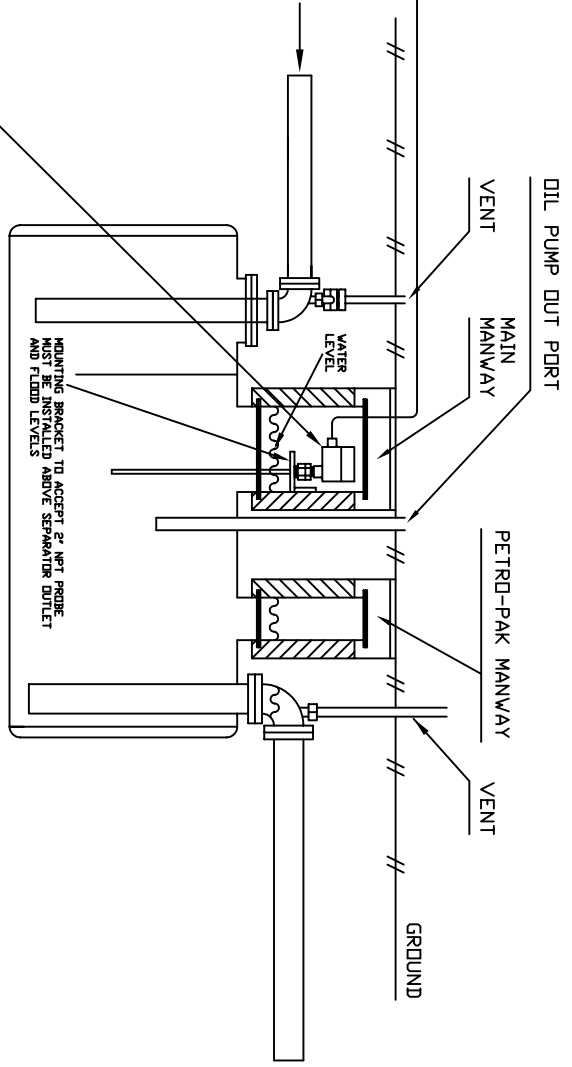

CAST ALUMINUM JUNCTION HEAD (NEMA 4)
CLASS I GROUP C/D
CLASS II GROUP E,F,G

NOTE:
POWER CONNECTION
120 VAC OR 220 VAC
AS PER MODEL NUMBER

BOTTOM VIEW

NOTE:
R1, R2, R3 & R4 CONNECTIONS
10 AMP AT 120 VAC
10 AMP AT 24 VDC
RESISTIVE LOAD
DRY CONTACTS

NOTE: MAKE SURE
JUNCTION BOX IS
ELECTRICALLY
GROUNDED VIA
TANK (IF GROUNDED)
OR SEPARATE GND WIRE.
2" NPT PROCESS CONNECTION
(WITH SHIELD OPTIONAL)