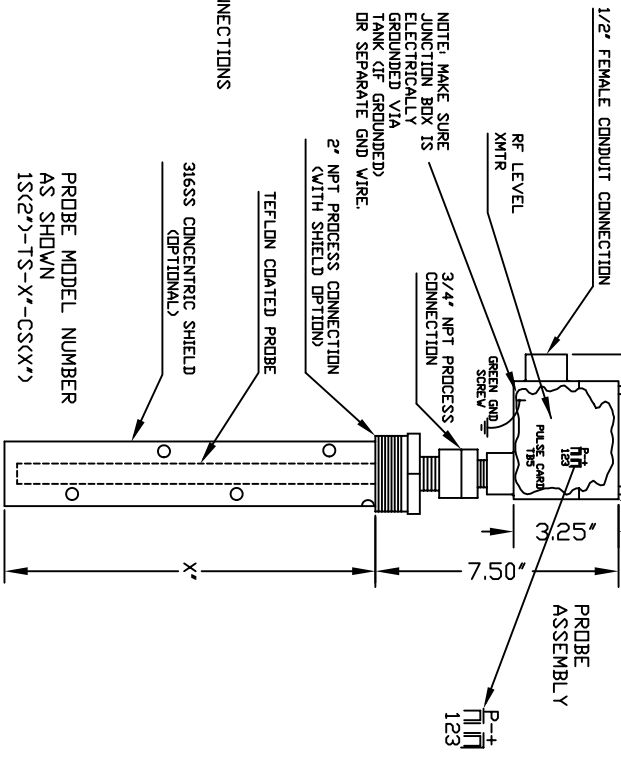

PROBE MODEL NUMBER
AS SHOWN
15C2?-TS-X-CS(X?)

ALL DIMENSIONS ARE IN INCHES