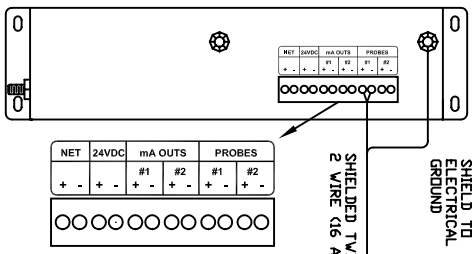

RIGHT SIDE VIEW